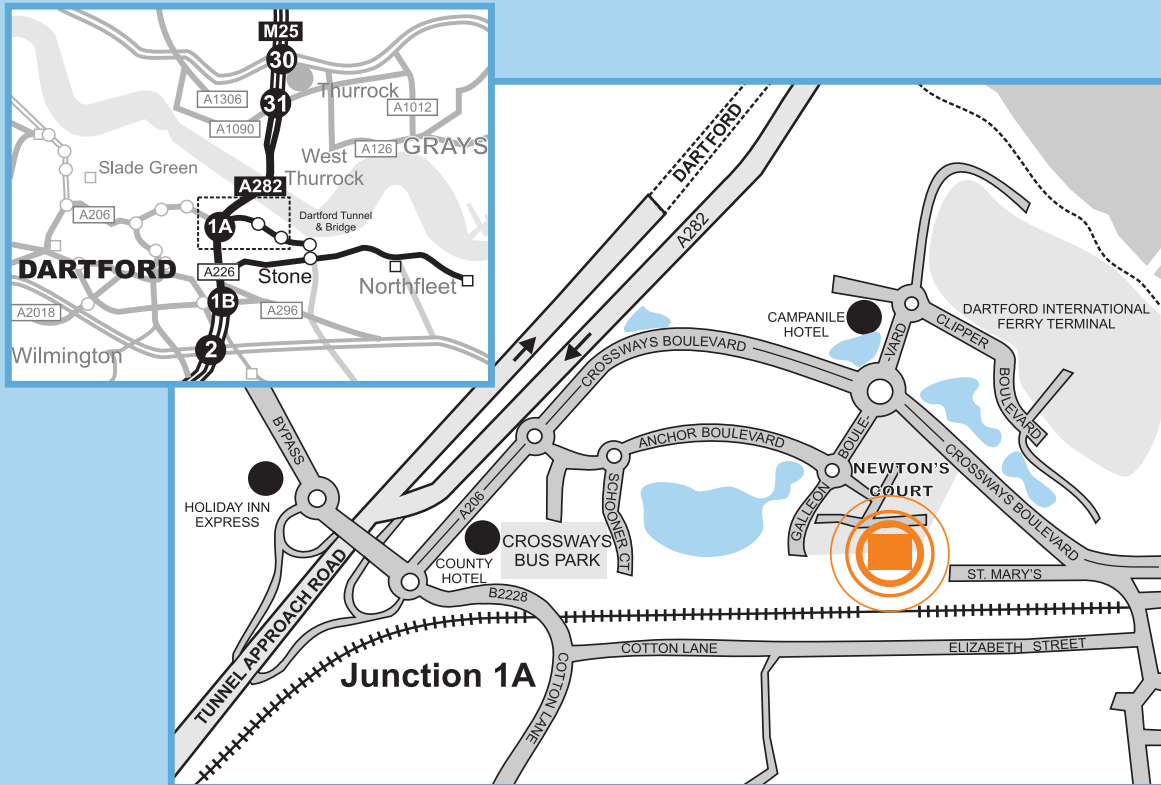

Dartford

Dartford Training Centre

Unit 5 Newton's Court
Crossways Business Park
Dartford DA2 6QL

From M25

Coming from the South

Take Junction 1a, go through a double set of traffic lights from the roundabout, taking the third exit on the right over the bridge.

Keep in the nearside lane, then follow the slip road left to the roundabout, go straight over the roundabout parallel to bridge.

At next roundabout take the third exit into Galleon's Boulevard, up to the roundabout, first exit left into Newtons Court to the end of the road, T junction, turn right to the end, then turn right again.

The Baxi Group training centre is the last unit on the left.

Coming from the North

Go over the bridge leading towards Dartford.
Stay on the left as you pass through the toll booths.

Take Junction 1a, which is a slip road to your immediate left.

Go straight over the roundabout down to the second roundabout.

Go straight over parallel to the bridge.

At next roundabout take the third exit into Galleon's Boulevard, up to the roundabout, first exit left into Newtons Court to the end of the road, T junction, turn right to the end, then turn right again.

The Baxi Group training centre is the last unit on the left.