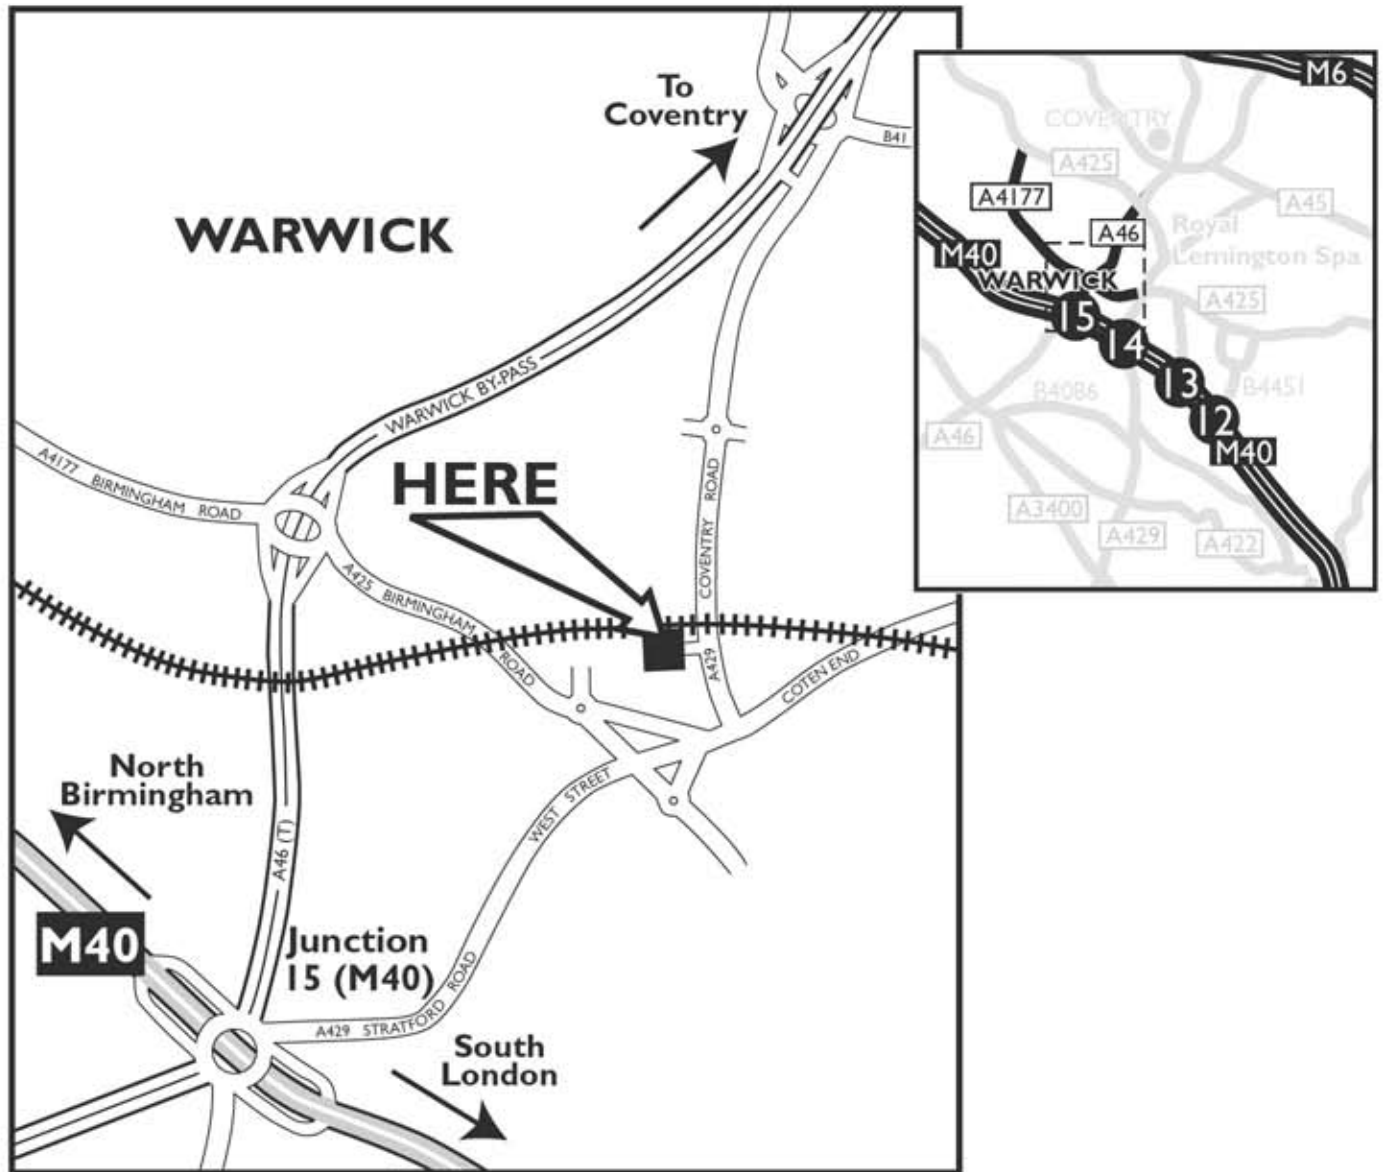

BAXI

How to get to Baxi - Warwick

From North

Travelling south on the M40 come off at junction 15 and turn immediately left onto the A46 (T) Warwick By-Pass. Carry straight on under the first roundabout and on to the next where you take the 4th exit onto the A429 Coventry Road. Go straight on across the roundabout and under the railway bridge. Baxi Potterton Training Centre is on the right immediately after the bridge.

From North alternative route

Travelling south on the M40 come off at junction 15 and take the second left onto the A429 Stratford Road. Carry straight on onto West Street. Go on past the next two junctions and look for the signpost to the railway station where you turn left staying on the A429. Baxi Potterton Training Centre is on the left.

From M6

Come off at either junction 2 or 3 and travel due south onto the A46. Stay on until you see the signpost for the A429 Warwick turn off. Come off the A46 and take the second exit off the roundabout onto the A429. Go straight on across the roundabout and under the railway bridge. Baxi Potterton Training Centre is on the right immediately after the bridge.

From South

Come off the M40 and go round the roundabout. Then follow either of the two routes above.

Baxi - Brooks House, Coventry Road, Warwick CV34 4LL